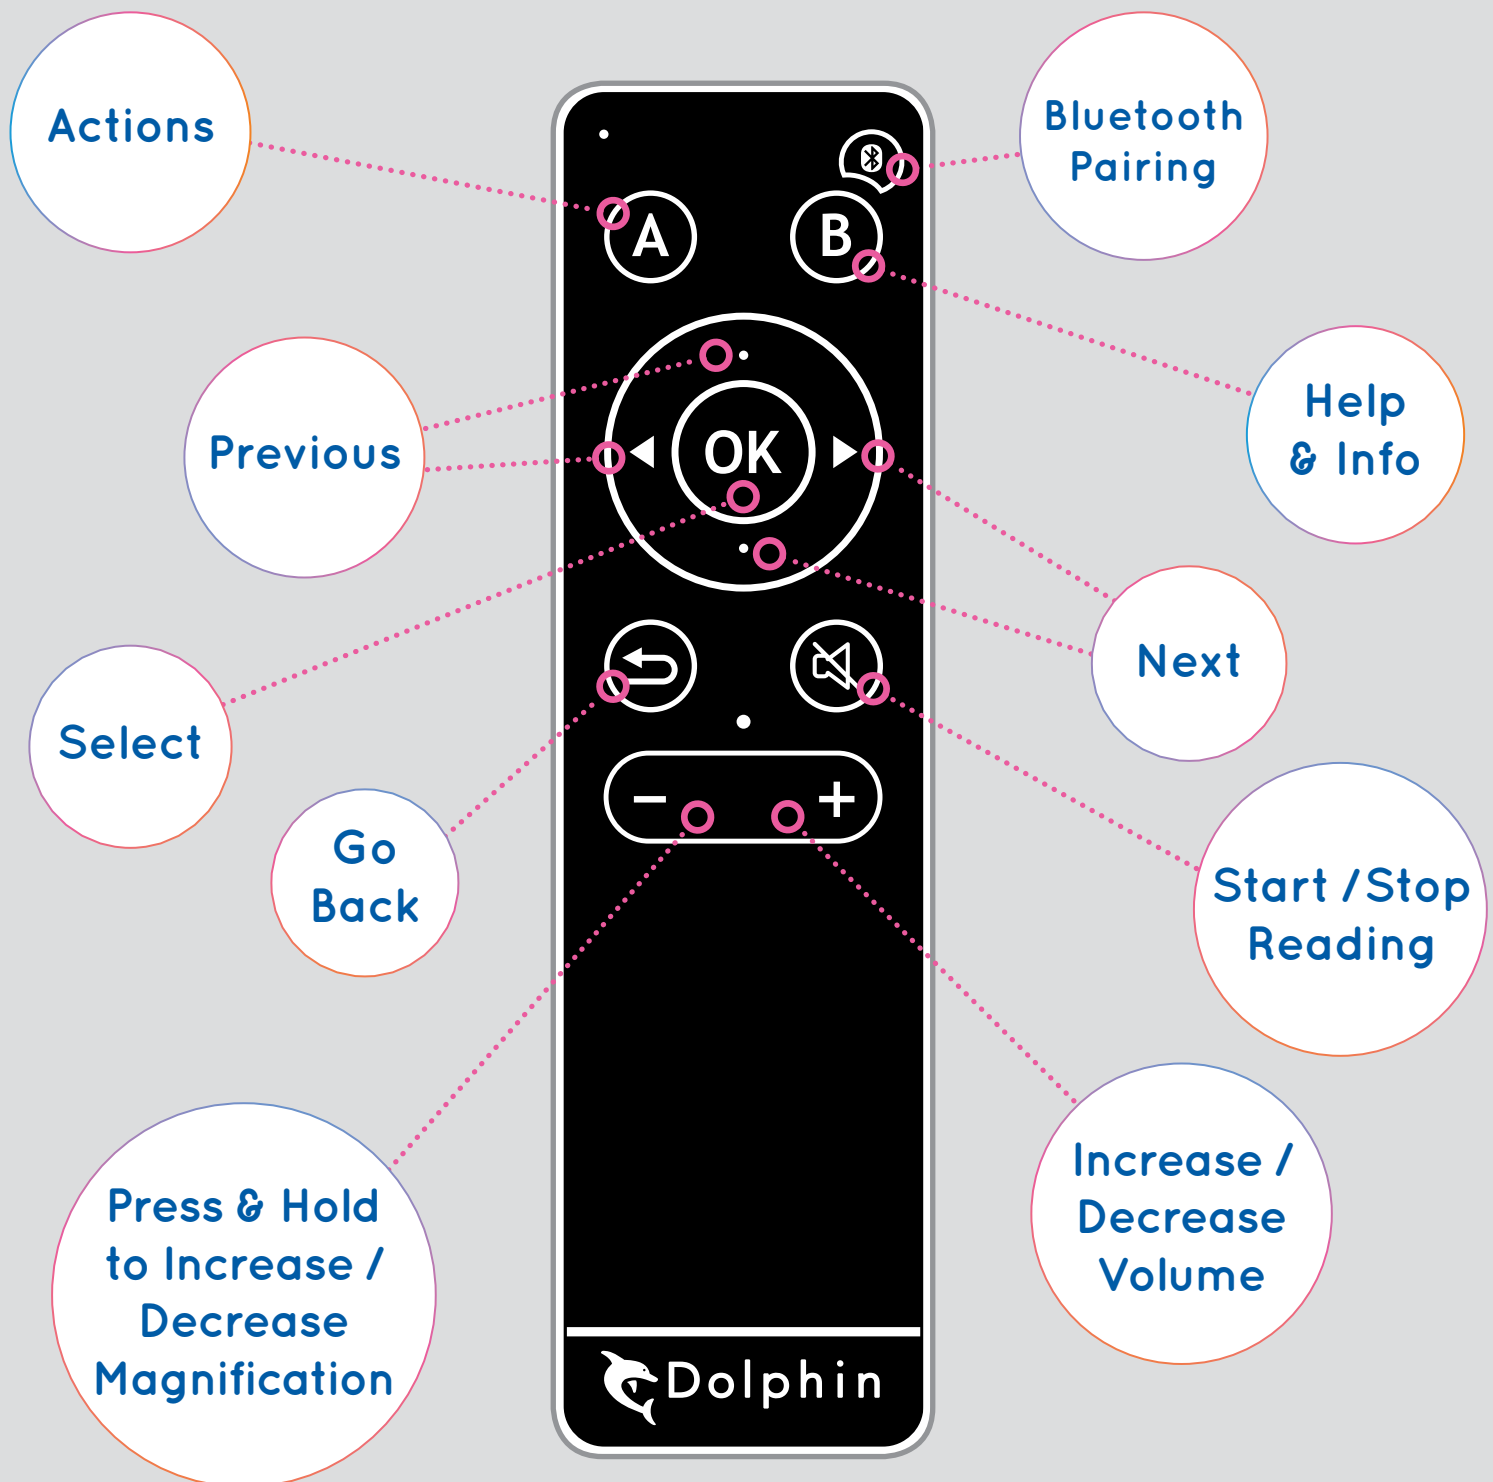

REMOTE CONTROL QUICK REFERENCE GUIDE

For help and support call [01905 754577](tel:01905754577)

Or email support@yourdolphin.com

Or browse our free resources
YourDolphin.com/support