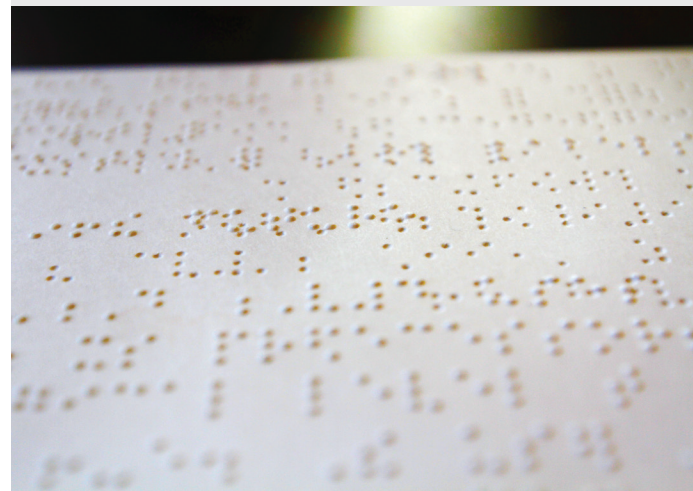

About the IRIE Braille Buddy

Price: $1,495.00

- 25 characters/second - the fastest embosser at the price
- Quality single-sided braille
- High-resolution tactile graphics - multiple dot heights for greater detail
- Multiple paper options - use tractor or single cut-sheet paper
- Portable personal embosser - small and compact to take with you
- Compatible with Windows, Mac, iOS and Android