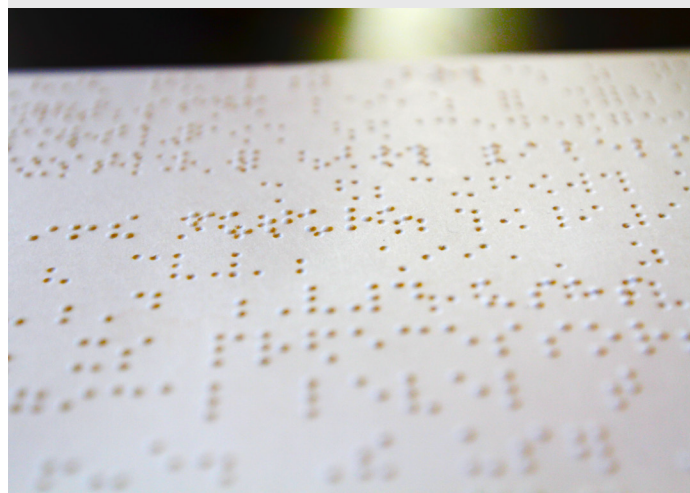

About the VP EmBraille

Price: $1,995.00

- 25 characters/second - the fastest embosser at the price
- Quality single-sided braille
- High-resolution tactile graphics - multiple dot heights for greater detail
- Multiple paper options - use tractor or single cut-sheet paper
- Portable personal embosser - small and compact to take with you
- Includes Tiger Software Suite - braille and tactile graphics software
- Add optional Tiger Box for wireless connectivity or rolling travel case