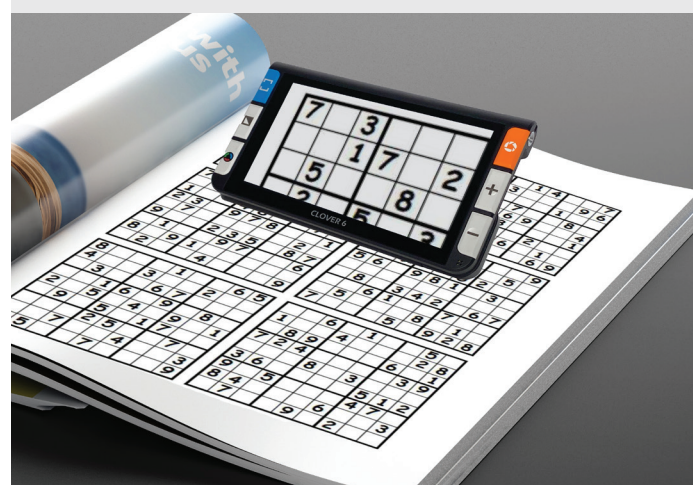

#### **High-definition touchscreen magnification**

The Clover 6HD handheld video magnifier offers the perfect combination of compact size, easy-to-use features and superior image quality. With two 13 mega-pixel cameras and an HD screen, the Clover 6 HD produces a crystal clear image at any magnification level in any viewing mode.

Sleek and stylish, the Clover 6HD's compact design combines the familiarity of tactile buttons with a simple touch screen interface. Use the tactile buttons for zooming in and out or taking a snapshot of what you're viewing; use the touch screen for browsing your saved images or changing the contrast mode. Switching viewing modes is easy too—just open the reading stand to automatically switch to reading mode, or close it to switch to distance mode.

#### **About the Clover 6 HD**

**Price: \$795.00**

- 1080p full HD image resolution for reading and distance
- Anti-glare, matte touchscreen
- Magnification of 1.5x to 35x
- Close view and distance viewing
- Live panning - explore live, zoomed images without moving the device
- Connects to a TV for larger viewing
- Dual controls - high-contrast tactile buttons and touch screen
- Connects to a TV for larger viewing
- Continuous use up to 3 hours - user rechargeable battery
- 2-in-1 handle and stand - fold out to use like a traditional magnifier or close-and-tilt to use as a reading/writing stand

The versatile folding handle allows the Clover 6HD to be used the same as a standard magnifying glass or can fold into a reading stand for a comfortable desktop reading experience.

Small enough to fit in your pocket or purse, the Clover 6 HD is perfect for on-the-go use. The 5.5" HD screen offers a large viewing area, while the compact, lightweight design gives you the best features in one ultra-portable package. And when you're at home, connect the Clover 6 HD to a TV or monitor through HDMI to use it like a desktop video magnifier!